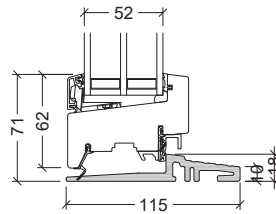

VELFAC Ribo wood casement door - thresholds

18mm / 22.5mm composite
element depth 115mm and 148mm

45mm oak
element depth 115mm and 140mm

51mm pine with aluminium tread-plate
element depth 115mm