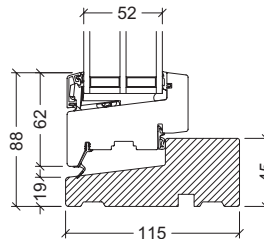

VELFAC Ribo wood casement door - thresholds

18mm / 22.5mm composite
element depth 115mm and 148mm

45mm oak
element depth 115mm and 140mm

51mm pine with aluminium tread-plate
element depth 115mm