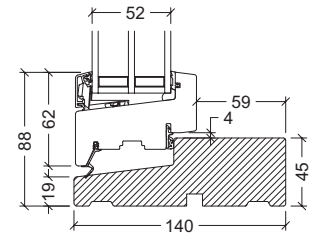

VELFAC Ribo wood casement door - thresholds

18mm / 22.5mm composite
element depth 115mm and 148mm

45mm oak
element depth 115mm and 140mm

51mm pine with aluminium tread-plate
element depth 115mm