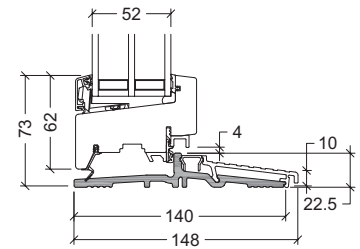

VELFAC Ribo wood casement door - thresholds

18mm / 22.5mm composite
element depth 115mm and 148mm

45mm oak
element depth 115mm and 140mm

51mm pine with aluminium tread-plate
element depth 115mm